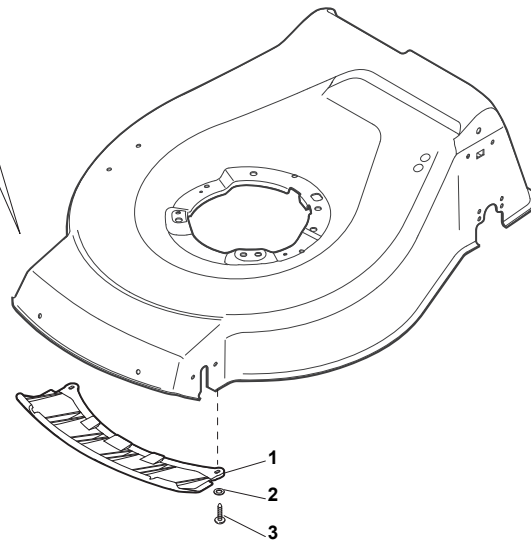

THIS INFORMATION IS NOT INTENDED FOR SALE OR RESALE, AND THIS NOTICE MUST REMAIN ON ALL COPIES.

Fig.	Quantity	Part No	Description	Notes
20	1	322394522/0	Knob	Delta Knob
1	1	381004536/0	Red Deck	
1	1	381004538/0	Red Deck	Side Discharge
1	1	381004562/0	Yellow Deck	
1	1	381004731/0	Grey Deck	Side Discharge
1	1	381004741/0	Grey Deck	
2	1	122534131/0	Pin	
3	1	381003398/0	Lever, Height Adjustment	
4	1	112154510/0	Nut	
5	1	112788512/0	Screw	
6	1	322394503/0	Knob	NT Knob
7	1	112521310/0	Washer	
8	1	112150000/0	Nut	
9	1	112728450/0	Screw	
10	1	322034002/0	Washing Connection	
11	1	322735589/0	Sector, Height Adjustment	
12	2	122171002/0	Spacer	
13	2	112789000/0	Screw	
14	1	381003351/0	Wheels Adjusting Lever	
15	2	112154330/0	Nut	
16	4	112727803/0	Screw	
17	1	381002881/1	Front Wheel Axle	
18	4	112154510/0	Nut	
21	2	322600145/0	Protection, Wheel	
24	4	112521350/0	Washer	
25	4	112155000/0	Nut	
27	2	322600208/0	Protection, Wheel	
31	1	381302835/1	Axle, Rear Wheels	
32	1	122450460/0	Spring	
33	4	112728697/0	Screw	
34	2	322545152/0	Plate	
35	4	112728697/0	Screw	
36	2	322785304/1	Support	
37	1	122570134/0	Left Pinion	
38	2	322120115/0	Wheels Crown	
39	6	112728706/0	Screw	
40	1	122570133/0	Right Pinion	
41	1	122446192/0	Spring	

Fig.	Quantity	Part No	Description	Notes
1	1	322500102/0	Front Combi	
2	2	112523000/1	Washer	
3	2	112728124/0	Screw	
5	1	322226143/0	Mask, Red	
5	1	322226144/0	Mask, Yellow	with Stiga Logo
5	1	322226151/0	Mask, Black	with Stiga Logo
5	1	322226153/0	Mask, Black	
5	1	322226155/0	Mask, Yellow	
6	2	112727799/0	Screw	
7	1	322393638/0	Handlegrip Black	
7	1	322393639/0	Handle, Grey	
7	1	322393640/0	Handle, Yellow	
8	2	112154510/0	Nut	
9	2	112728697/0	Screw	
10	1	322820082/0	Cap	
11	1	322820083/0	Cap	
12	1	322226167/0	Front Plate	
13	1	322226165/0	Mask, Black	
14	2	112728300/0	Screw	
15	1	322226157/0	Mask, Black	
16	1	322393642/0	Bumper Handle	
17	2	112727799/0	Screw	
18	2	112154510/0	Nut	