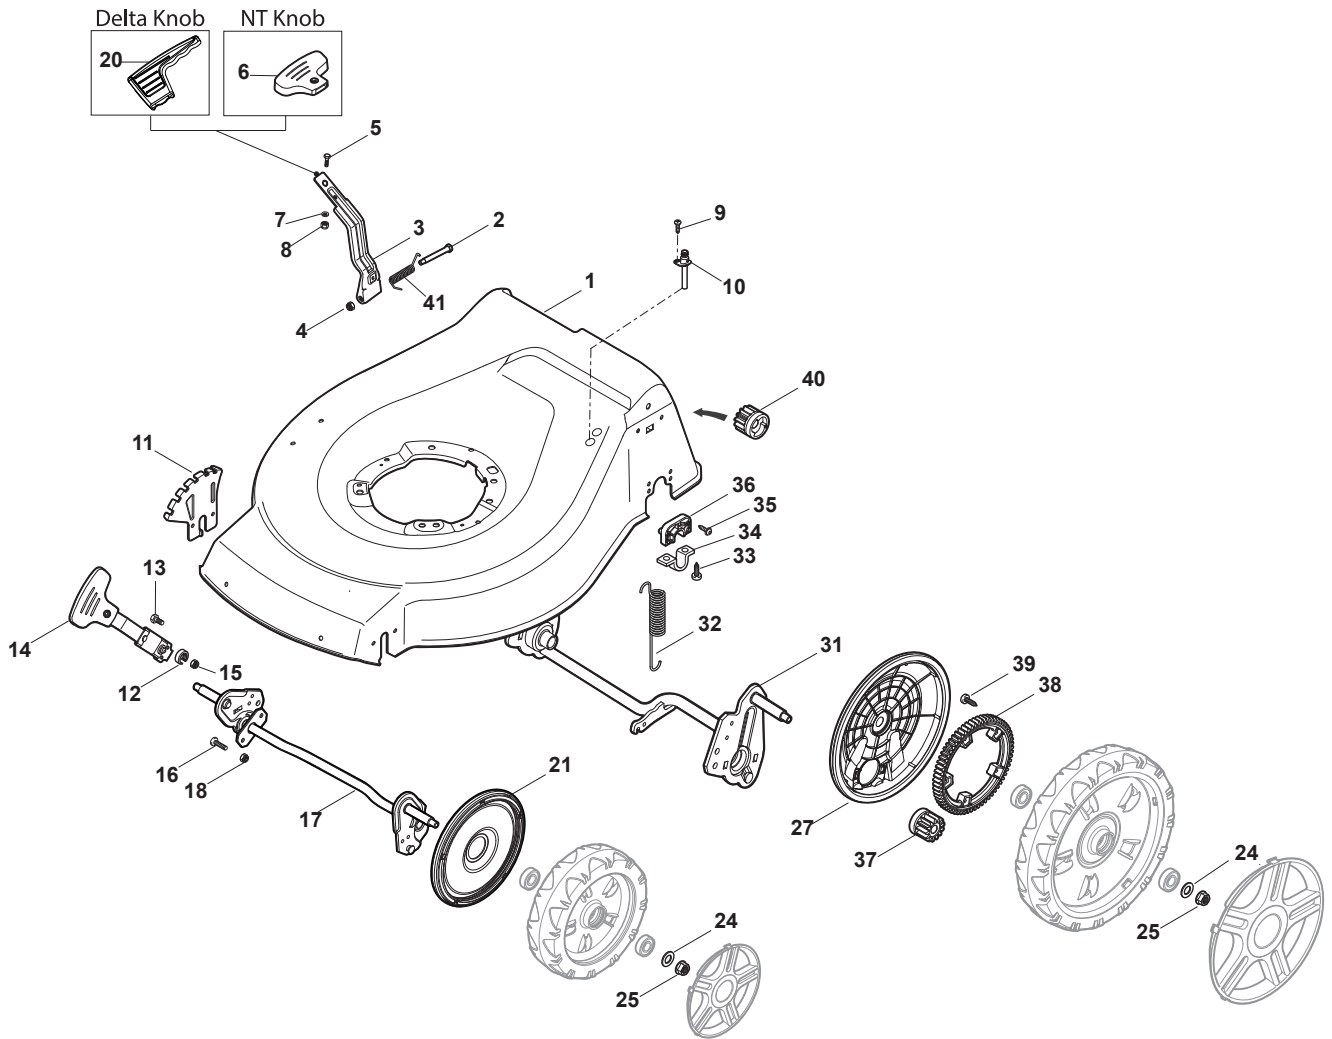

THIS INFORMATION IS NOT INTENDED FOR SALE OR RESALE, AND THIS NOTICE MUST REMAIN ON ALL COPIES.

Fig.	Quantity	Part No	Description	Notes
20	1	322394522/0	Knob	Delta Knob
1	1	381004536/0	Red Deck	
1	1	381004538/0	Red Deck	Side Discharge
1	1	381004562/0	Yellow Deck	
1	1	381004731/0	Grey Deck	Side Discharge
1	1	381004741/0	Grey Deck	
2	1	122534131/0	Pin	
3	1	381003398/0	Lever, Height Adjustment	
4	1	112154510/0	Nut	
5	1	112788512/0	Screw	
6	1	322394503/0	Knob	NT Knob
7	1	112521310/0	Washer	
8	1	112150000/0	Nut	
9	1	112728450/0	Screw	
10	1	322034002/0	Washing Connection	
11	1	322735589/0	Sector, Height Adjustment	
12	2	122171002/0	Spacer	
13	2	112789000/0	Screw	
14	1	381003351/0	Wheels Adjusting Lever	
15	2	112154330/0	Nut	
16	4	112727803/0	Screw	
17	1	381002881/1	Front Wheel Axle	
18	4	112154510/0	Nut	
21	2	322600145/0	Protection, Wheel	
24	4	112521350/0	Washer	
25	4	112155000/0	Nut	
27	2	322600208/0	Protection, Wheel	
31	1	381302835/1	Axle, Rear Wheels	
32	1	122450460/0	Spring	
33	4	112728697/0	Screw	
34	2	322545152/0	Plate	
35	4	112728697/0	Screw	
36	2	322785304/1	Support	
37	1	122570134/0	Left Pinion	
38	2	322120115/0	Wheels Crown	
39	6	112728706/0	Screw	
40	1	122570133/0	Right Pinion	
41	1	122446192/0	Spring	

Fig.	Quantity	Part No	Description	Notes
1	1	322500102/0	Front Combi	
2	2	112523000/1	Washer	
3	2	112728124/0	Screw	
5	1	322226143/0	Mask, Red	
5	1	322226144/0	Mask, Yellow	with Stiga Logo
5	1	322226151/0	Mask, Black	with Stiga Logo
5	1	322226153/0	Mask, Black	
5	1	322226155/0	Mask, Yellow	
6	2	112727799/0	Screw	
7	1	322393638/0	Handlegrip Black	
7	1	322393639/0	Handle, Grey	
7	1	322393640/0	Handle, Yellow	
8	2	112154510/0	Nut	
9	2	112728697/0	Screw	
10	1	322820082/0	Cap	
11	1	322820083/0	Cap	
12	1	322226167/0	Front Plate	
13	1	322226165/0	Mask, Black	
14	2	112728300/0	Screw	
15	1	322226157/0	Mask, Black	
16	1	322393642/0	Bumper Handle	
17	2	112727799/0	Screw	
18	2	112154510/0	Nut	