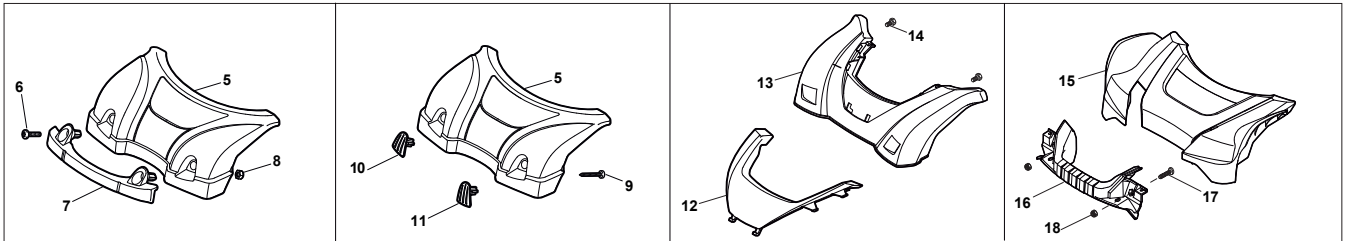

THIS INFORMATION IS NOT INTENDED FOR SALE OR RESALE, AND THIS NOTICE MUST REMAIN ON ALL COPIES.

Fig.	Quantity	Part No	Description	Notes
20	1	322394522/0	Knob	Delta Knob
1	1	381004536/0	Red Deck	
1	1	381004538/0	Red Deck	Side Discharge
1	1	381004562/0	Yellow Deck	
1	1	381004731/0	Grey Deck	Side Discharge
1	1	381004741/0	Grey Deck	
2	1	122534131/0	Pin	
3	1	381003398/0	Lever, Height Adjustment	
4	1	112154510/0	Nut	
5	1	112788512/0	Screw	
6	1	322394503/0	Knob	NT Knob
7	1	112521310/0	Washer	
8	1	112150000/0	Nut	
9	1	112728450/0	Screw	
10	1	322034002/0	Washing Connection	
11	1	322735589/0	Sector, Height Adjustment	
12	2	122171002/0	Spacer	
13	2	112789000/0	Screw	
14	1	381003351/0	Wheels Adjusting Lever	
15	2	112154330/0	Nut	
16	4	112727803/0	Screw	
17	1	381002881/1	Front Wheel Axle	
18	4	112154510/0	Nut	
21	2	322600145/0	Protection, Wheel	
24	4	112521350/0	Washer	
25	4	112155000/0	Nut	
27	2	322600208/0	Protection, Wheel	
31	1	381302835/1	Axle, Rear Wheels	
32	1	122450460/0	Spring	
33	4	112728697/0	Screw	
34	2	322545152/0	Plate	
35	4	112728697/0	Screw	
36	2	322785304/1	Support	
37	1	122570134/0	Left Pinion	
38	2	322120115/0	Wheels Crown	
39	6	112728706/0	Screw	
40	1	122570133/0	Right Pinion	
41	1	122446192/0	Spring	