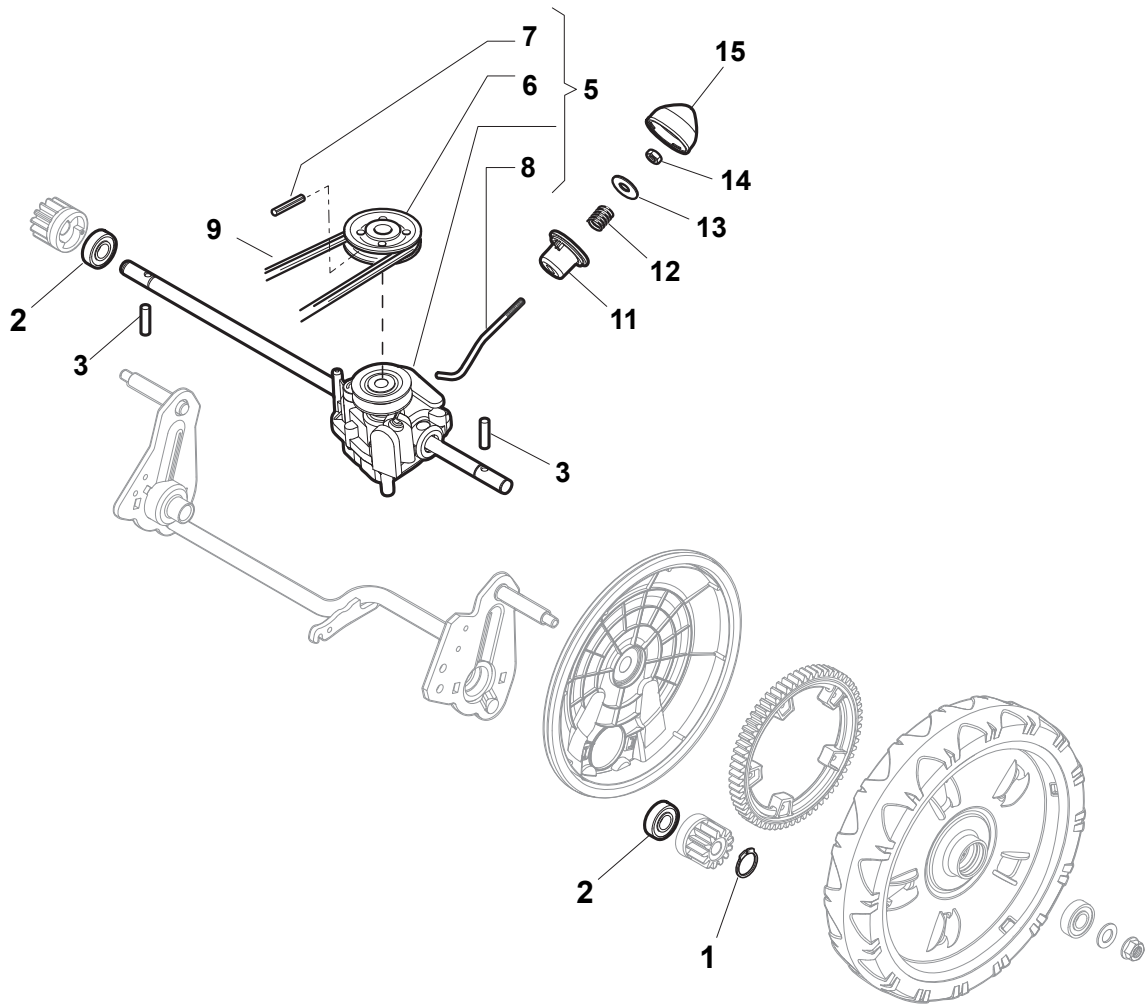

Fig.	Quantity	Part No	Description	Notes
1	1	381006603/0	Handle, Upper Part	
10	1	322322885/1	Lever, Engine Brake Yellow	
10	1	322322881/1	Lever, Engine Brake Black	
10	1	322322884/1	Lever, Engine Brake Red	
11	3	112735103/0	Screw	
12	3	112523040/0	Washer	
13	3	122680006/1	Washer	
14	1	322806518/2	Lever Support Right	
16	1	322806519/2	Lever Support Left	
17	1	181001245/1	Driving Lever	
18	1	122806520/0	Support, Adjuster	
2	2	122192000/1	Clamp	
20	1	381030091/0	Cable Rear Drive	
3	1	381600547/0	Dead Hand Switch CE	CE plugg
3	1	381600548/0	Dead Hand Switch UK	UK plugg
4	4	112728701/0	Screw	
5	1	322195101/4	Fairlead	
6	1	122010251/0	Hook	
7	1	322230350/1	Left Fulcrum	
8	1	122450115/0	Spring	
9	1	322785144/1	Support	
CE	1	381600547/0	Dead Hand Switch CE	
UK	1	381600548/0	Dead Hand Switch UK	

DELTA Wheels - Ø 200

NTD Wheels - Ø 200

DELTA Wheels - Ø 280

NTD Wheels - Ø 280

NT 480 W TR - TRQ

WBH Electric steel **Wheels and Hub Caps**

Issue 8 - 2015

Fig.	Quantity	Part No	Description	Notes
1	2	381007483/1	Wheel	
2	8	119216035/0	Bearing	
3	2	381007416/2	Wheel	
4	2	381007478/1	Wheel	
5	2	381007417/2	Wheel	

Fig.	Quantity	Part No	Description	Notes
1	2	112728680/0	Screw	
2	1	322785210/0	Cover Support	
3	4	112728710/0	Screw	
4	1	118563641/1	Electric Motor 1800W	
5	1	118740054/0	Fan Motor Atb	
6	1	118222039/0	Condenser	
7	4	112735410/0	Screw	
8	4	112583500/0	Grower	
9	4	112293200/0	Nut	
10	1	322207211/4	Electrical Motor Flange	
11	1	322720360/2	Ventilation Screen	
12	4	112691800/0	Screw	
13	1	112139440/0	Key	
14	1	322170960/1	Spacer	
15	1	322463186/3	Blade Hub	
16	1	181004346/3	Blade	
16	1	181004397/0	Blade Winged	
17	2	112583500/0	Grower	
18	2	112793101/0	Screw	
19	1	381004352/1	Screw	
20	1	322601911/1	Pulley	
21	1	122055065/0	Engine Cover Black	
22	1	122055045/1	Cover, Black	
22	1	322055139/0	Cover, Yellow	
23	1	122055058/0	Cover, Black	
24	1	122055033/1	Engine Cover	