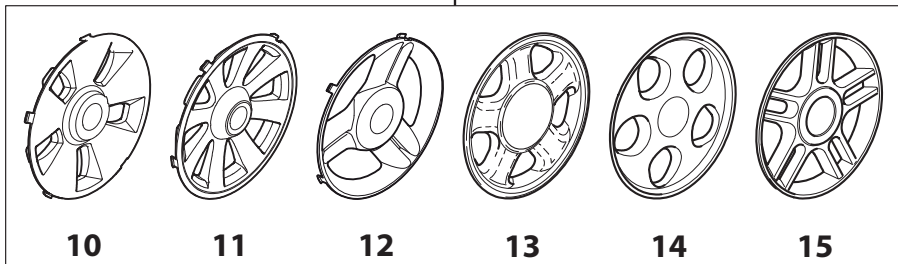

Fig.	Quantity	Part No	Description	Notes
1	1	381006603/0	Handle, Upper Part	
10	1	322322885/1	Lever, Engine Brake Yellow	
10	1	322322881/1	Lever, Engine Brake Black	
10	1	322322884/1	Lever, Engine Brake Red	
11	3	112735103/0	Screw	
12	3	112523040/0	Washer	
13	3	122680006/1	Washer	
14	1	322806518/2	Lever Support Right	
16	1	322806519/2	Lever Support Left	
17	1	181001245/1	Driving Lever	
18	1	122806520/0	Support, Adjuster	
2	2	122192000/1	Clamp	
20	1	381030091/0	Cable Rear Drive	
3	1	381600547/0	Dead Hand Switch CE	CE plugg
3	1	381600548/0	Dead Hand Switch UK	UK plugg
4	4	112728701/0	Screw	
5	1	322195101/4	Fairlead	
6	1	122010251/0	Hook	
7	1	322230350/1	Left Fulcrum	
8	1	122450115/0	Spring	
9	1	322785144/1	Support	
CE	1	381600547/0	Dead Hand Switch CE	
UK	1	381600548/0	Dead Hand Switch UK	

DELTA Wheels - Ø 200

NTD Wheels - Ø 200

DELTA Wheels - Ø 280

NTD Wheels - Ø 280

NT 480 W TR - TRQ

WBH Electric steel **Wheels and Hub Caps**

Issue 8 - 2015

Fig.	Quantity	Part No	Description	Notes
1	2	381007483/1	Wheel	
2	8	119216035/0	Bearing	
3	2	381007416/2	Wheel	
4	2	381007478/1	Wheel	
5	2	381007417/2	Wheel	