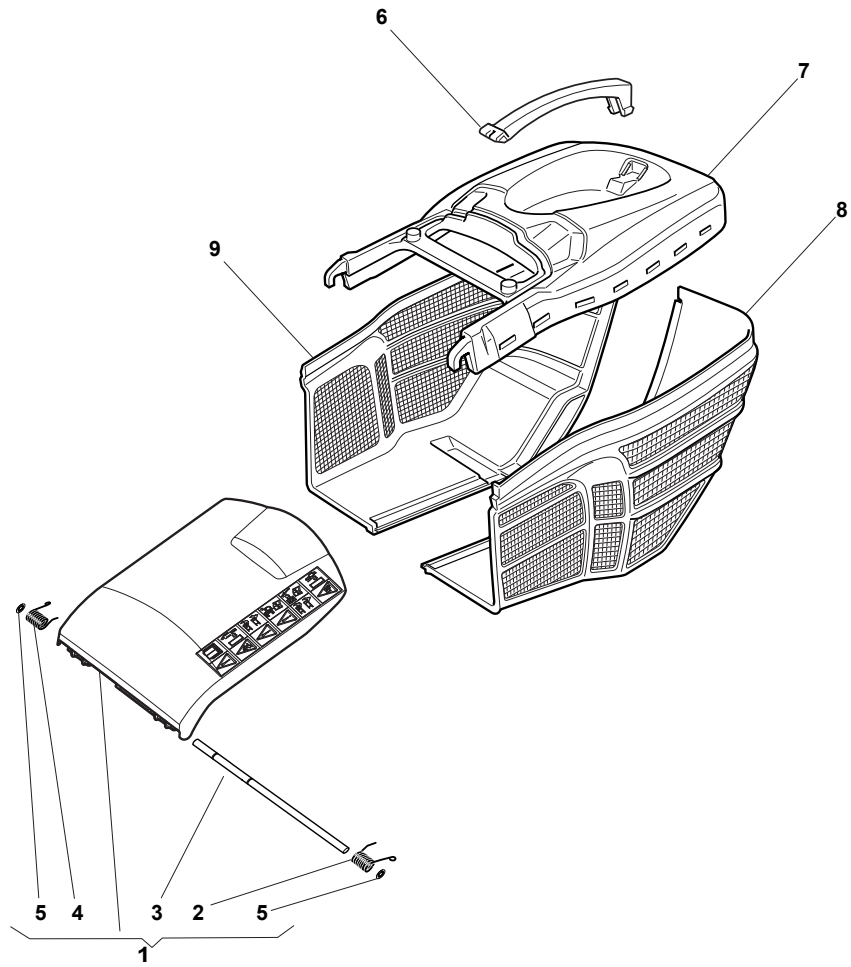

NT 480 W TR - TRQ

WBH Electric steel Grass-Catcher

Issue 8 - 2015

Fig.	Quantity	Part No	Description	Notes
1	1	381008129/0	Stone Guard, Yellow	Yellow
1	1	381008128/0	Stone Guard, Black	Black
2	1	122450466/0	Left Spring	
3	1	122517882/0	Pin	
4	1	122450465/0	Right Spring	
5	2	112604899/0	Crown Fastener	
6	1	322393657/0	Handle	Black
6	1	322393721/0	Handle	Grey
7	1	381486009/0	Grass-Box, Upper	Black
7	1	381486031/0	Grass-Box, Upper	Grey
8	1	322486306/0	Grass-Box, L Lower	Black
9	1	322486305/0	Grass-Box, R Lower	Black