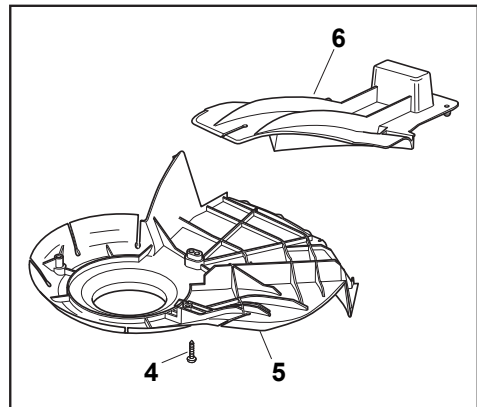

NT 480 W TR - TRQ

WBH Electric steel Transmission

Issue 8 - 2015

Fig.	Quantity	Part No	Description	Notes
1	2	112608600/0	Seeger	
2	2	119216035/0	Bearing	
3	2	122753000/0	Pin	
5	1	181003076/1	Gear Box	
6	1	122601904/0	Pulley	
7	1	112645700/0	Elastic Pin	
8	1	122033283/0	Adjustment Rod	
9	1	135063800/0	Trapezoidal Belt	
11	1	122041957/1	Bushing	
12	1	122450063/0	Spring	
13	1	322680009/0	Washer	
14	1	112154510/0	Nut	
15	1	122110230/0	Hub Cover	

CARTER STANDARD (No Mulching)

CARTER MULCHING (No Mulching)

KIT MULCHING

NT 480 W TR - TRQ

WBH Electric steel Protection, Belt

Issue 8 - 2015

Fig.	Quantity	Part No	Description	Notes
1	1	322291150/0	Rubber Insert	
2	1	122060192/0	Belt Protection	
3	1	112728530/0	Screw	
4	3	112728530/0	Screw	
5	1	322060198/1	Belt Protection	
6	1	322140223/0	Deflector	
7	1	322500102/0	Front Combi	
8	2	112523000/1	Washer	
9	2	112728124/0	Screw	