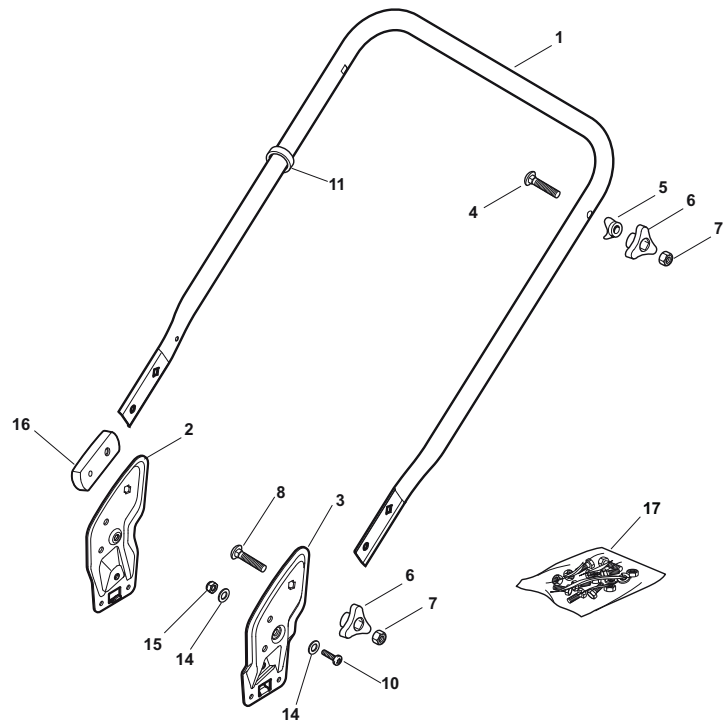

NT 480 W TR - TRQ

WBH Electric steel Handle, Lower Part

Issue 8 - 2015

Fig.	Quantity	Part No	Description	Notes
1	1	381006735/0	Handle Lower Part	
2	1	381005125/0	Right Bracket	
3	1	381005127/0	Left Bracket	
4	2	381003253/0	Handle	
5	4	322680016/0	Washer	
6	2	122131750/0	Nut	
7	2	322399835/0	Knob	
8	2	381003254/0	Lock Handle	
9	2	112154220/0	Nut	
10	2	112760605/0	Screw	
11	2	112521350/0	Washer	
12	2	112155000/0	Nut	
13	6	112727803/0	Screw	
14	6	112523040/0	Washer	
15	6	112154510/0	Nut	
16	1	322551580/0	Isolation Plate	
17	1	322551581/0	Isolation Plate	

NT 480 W TR - TRQ

WBH Electric steel Handle, Lower Part

Issue 8 - 2015

Fig.	Quantity	Part No	Description	Notes
1	1	381006735/0	Handle Lower Part	
2	1	381005133/0	Right Bracket	
3	1	381005135/0	Left Bracket	
4	4	112819120/0	Screw	
5	4	122680006/1	Washer	
6	4	322399804/1	Nut	
7	4	112293200/0	Nut	
10	2	112760605/0	Screw	
11	4	112521350/0	Washer	
12	6	112155000/0	Nut	
13	6	112727803/0	Screw	
14	6	112523040/0	Washer	
15	6	112154510/0	Nut	
16	1	322551582/0	Inside Plaque Insulation	