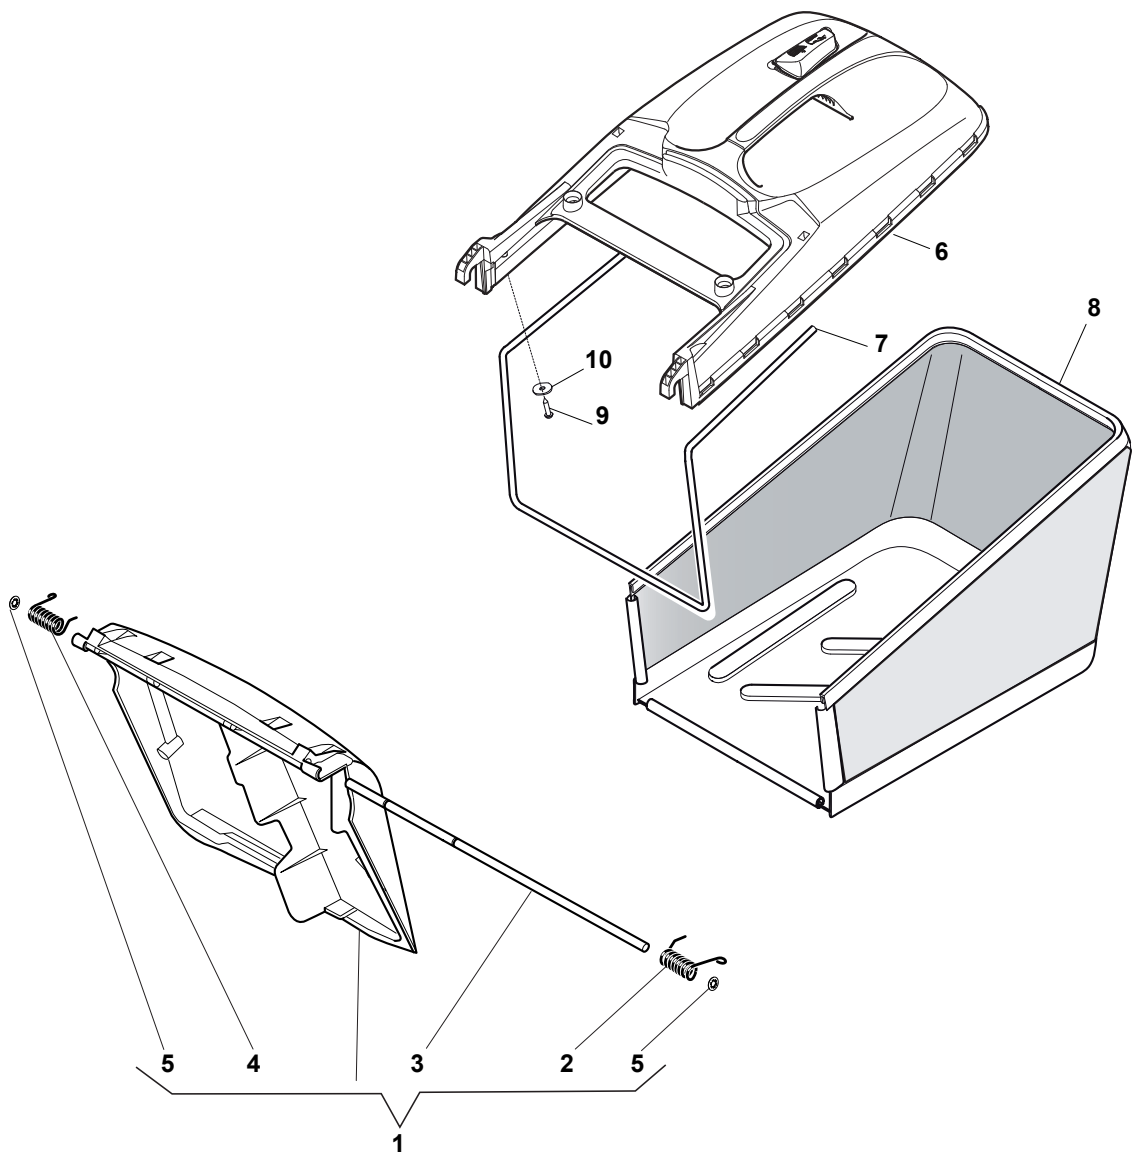

NT 480 W TR - TRQ

WBH Electric steel Grass-Catcher

Issue 8 - 2015

Fig.	Quantity	Part No	Description	Notes
1	1	381008129/0	Stone Guard, Yellow	Yellow
1	1	381008128/0	Stone Guard, Black	Black
2	1	122450466/0	Left Spring	
3	1	122517882/0	Pin	
4	1	122450465/0	Right Spring	
5	2	112604899/0	Crown Fastener	
6	1	322393657/0	Handle	Black
6	1	322393721/0	Handle	Grey
7	1	381486009/0	Grass-Box, Upper	Black
7	1	381486031/0	Grass-Box, Upper	Grey
8	1	322486306/0	Grass-Box, L Lower	Black
9	1	322486305/0	Grass-Box, R Lower	Black