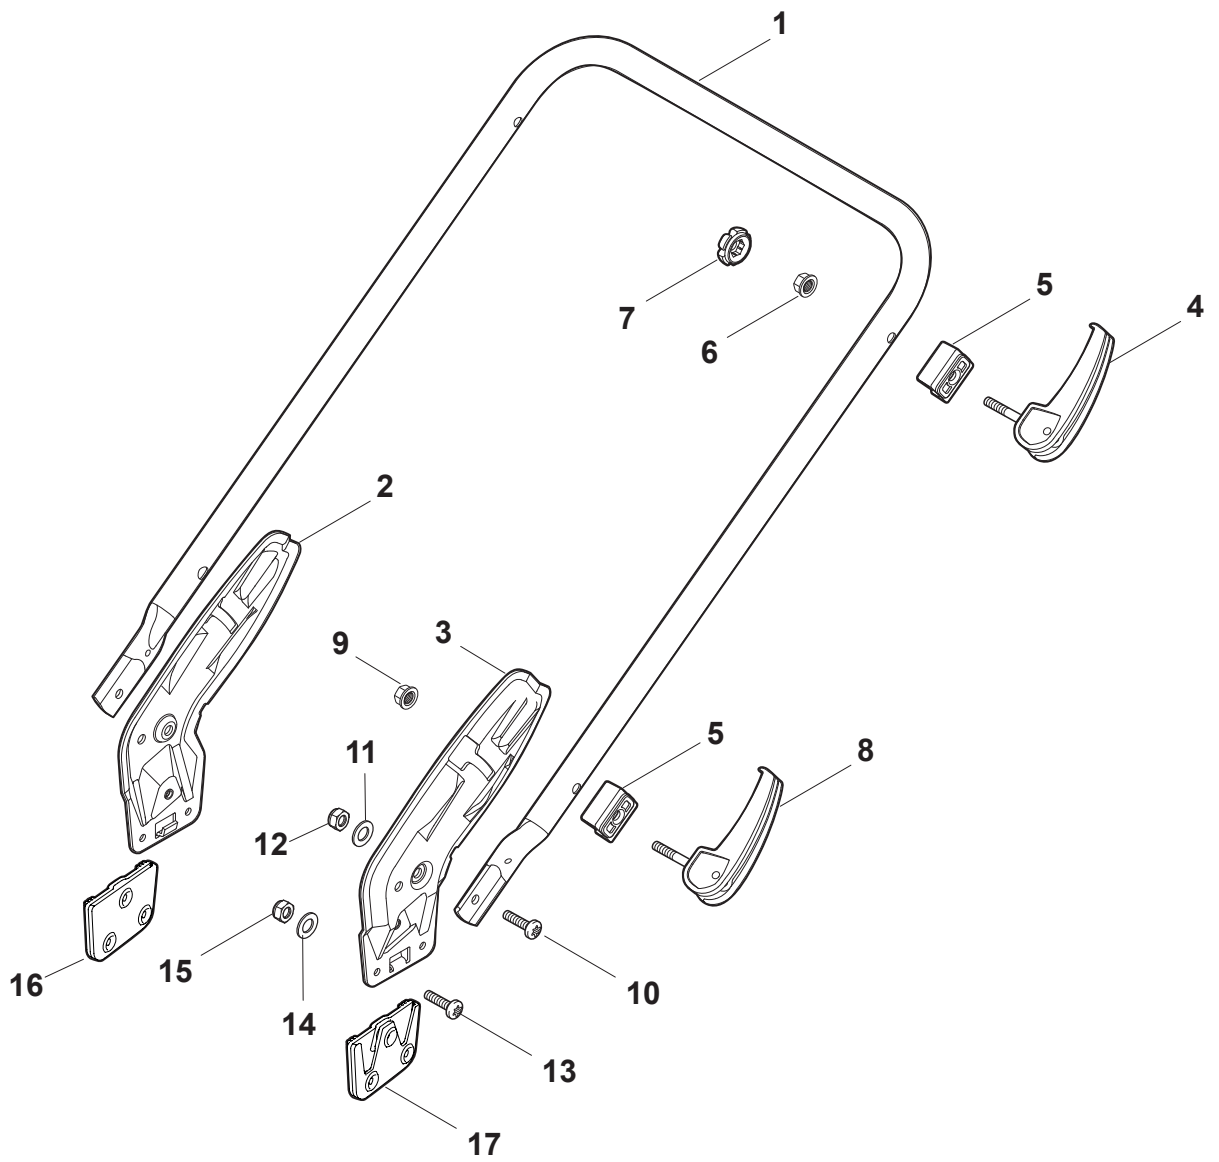

THIS INFORMATION IS NOT INTENDED FOR SALE OR RESALE, AND THIS NOTICE MUST REMAIN ON ALL COPIES.

Fig.	Quantity	Part No	Description	Notes
20	1	322394522/0	Knob	Delta Knob
1	1	381004536/0	Red Deck	
1	1	381004538/0	Red Deck	Side Discharge
1	1	381004562/0	Yellow Deck	
1	1	381004731/0	Grey Deck	Side Discharge
1	1	381004741/0	Grey Deck	
2	1	122534131/0	Pin	
3	1	381003398/0	Lever, Height Adjustment	
4	1	112154510/0	Nut	
5	1	112788512/0	Screw	
6	1	322394503/0	Knob	NT Knob
7	1	112521310/0	Washer	
8	1	112150000/0	Nut	
9	1	112728450/0	Screw	
10	1	322034002/0	Washing Connection	
11	1	322735589/0	Sector, Height Adjustment	
12	2	122171002/0	Spacer	
13	2	112789000/0	Screw	
14	1	381003351/0	Wheels Adjusting Lever	
15	2	112154330/0	Nut	
16	4	112727803/0	Screw	
17	1	381002881/1	Front Wheel Axle	
18	4	112154510/0	Nut	
21	2	322600145/0	Protection, Wheel	
24	4	112521350/0	Washer	
25	4	112155000/0	Nut	
27	2	322600208/0	Protection, Wheel	
31	1	381302835/1	Axle, Rear Wheels	
32	1	122450460/0	Spring	
33	4	112728697/0	Screw	
34	2	322545152/0	Plate	
35	4	112728697/0	Screw	
36	2	322785304/1	Support	
37	1	122570134/0	Left Pinion	
38	2	322120115/0	Wheels Crown	
39	6	112728706/0	Screw	
40	1	122570133/0	Right Pinion	
41	1	122446192/0	Spring	

Fig.	Quantity	Part No	Description	Notes
1	1	322500102/0	Front Combi	
2	2	112523000/1	Washer	
3	2	112728124/0	Screw	
5	1	322226143/0	Mask, Red	
5	1	322226144/0	Mask, Yellow	with Stiga Logo
5	1	322226151/0	Mask, Black	with Stiga Logo
5	1	322226153/0	Mask, Black	
5	1	322226155/0	Mask, Yellow	
6	2	112727799/0	Screw	
7	1	322393638/0	Handlegrip Black	
7	1	322393639/0	Handle, Grey	
7	1	322393640/0	Handle, Yellow	
8	2	112154510/0	Nut	
9	2	112728697/0	Screw	
10	1	322820082/0	Cap	
11	1	322820083/0	Cap	
12	1	322226167/0	Front Plate	
13	1	322226165/0	Mask, Black	
14	2	112728300/0	Screw	
15	1	322226157/0	Mask, Black	
16	1	322393642/0	Bumper Handle	
17	2	112727799/0	Screw	
18	2	112154510/0	Nut	