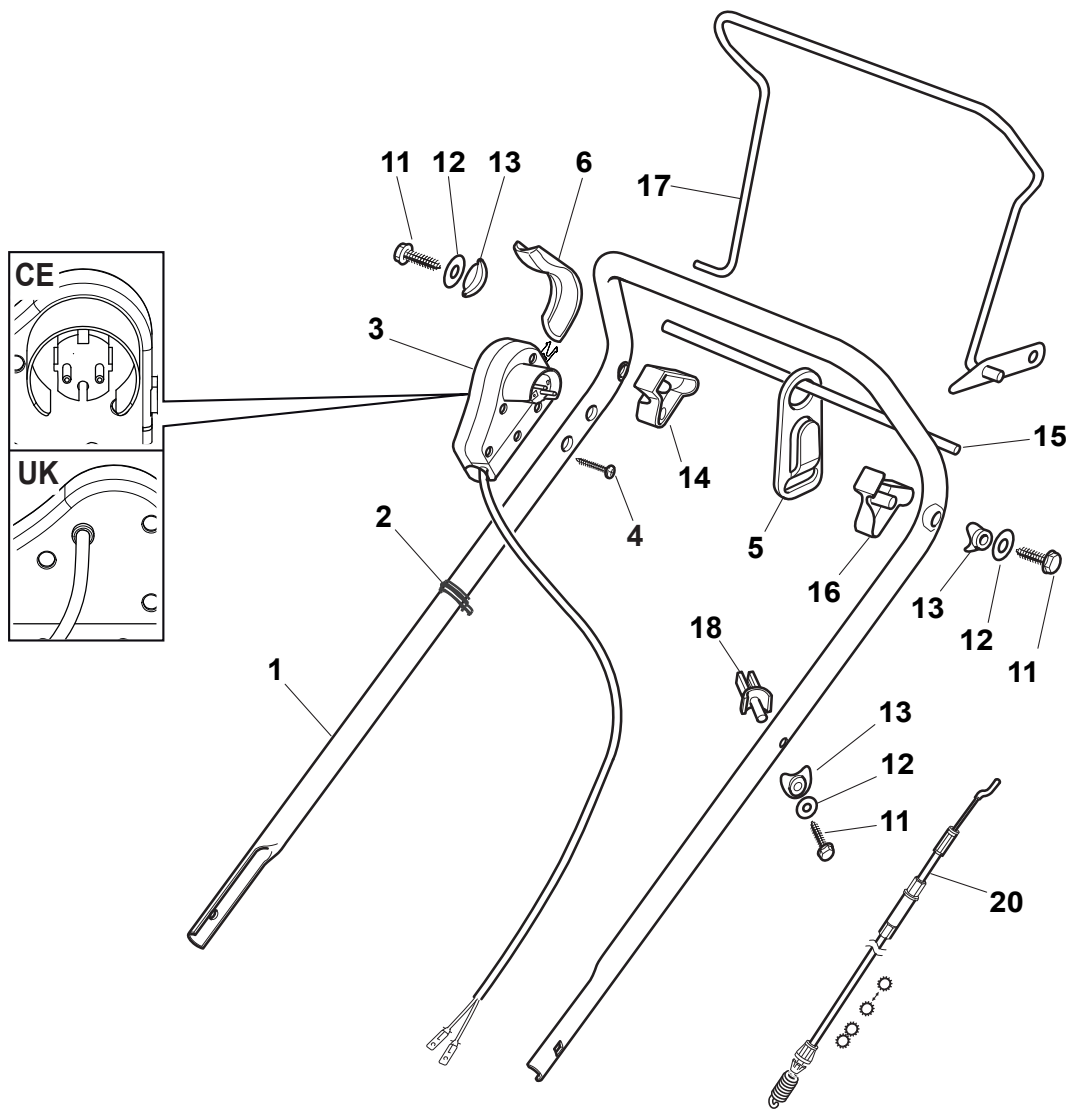

NT 480 W TR - TRQ

WBH Electric steel Handle, Lower Part

Issue 8 - 2015

Fig.	Quantity	Part No	Description	Notes
1	1	381006735/0	Handle Lower Part	
2	1	381005133/0	Right Bracket	
3	1	381005135/0	Left Bracket	
4	2	112819120/0	Screw	
5	4	122680006/1	Washer	
6	4	322399804/1	Nut	
7	4	112293200/0	Nut	
8	2	112819110/0	Screw	
10	2	112793701/0	Screw	
11	1	122192000/1	Clamp	
14	4	112521350/0	Washer	
15	2	112154510/0	Nut	
16	2	322551582/0	Inside Plaque Insulation	
17	1	381008689/0	Outfit, Screws	

Fig.	Quantity	Part No	Description	Notes
1	1	381006603/0	Handle, Upper Part	
11	3	112735103/0	Screw	
12	3	112523040/0	Washer	
13	3	122680006/1	Washer	
14	1	322806518/2	Lever Support Right	
15	1	122020320/0	Fairlead Bearing	
16	1	322806519/2	Lever Support Left	
17	1	181001245/1	Driving Lever	
18	1	122806520/0	Support, Adjuster	
2	2	122192000/1	Clamp	
20	1	381030091/0	Cable Rear Drive	
3	1	381600547/0	Dead Hand Switch CE	CE plugg
3	1	381600548/0	Dead Hand Switch UK	UK plugg
4	2	112728701/0	Screw	
5	1	322195101/4	Fairlead	
6	1	322319529/0	Leva Salvamotore	
CE	1	381600547/0	Dead Hand Switch CE	
UK	1	381600548/0	Dead Hand Switch UK	

Fig.	Quantity	Part No	Description	Notes
1	1	381006603/0	Handle, Upper Part	
10	1	322322885/1	Lever, Engine Brake Yellow	
10	1	322322881/1	Lever, Engine Brake Black	
10	1	322322884/1	Lever, Engine Brake Red	
11	3	112735103/0	Screw	
12	3	112523040/0	Washer	
13	3	122680006/1	Washer	
14	1	322806518/2	Lever Support Right	
16	1	322806519/2	Lever Support Left	
17	1	181001245/1	Driving Lever	
18	1	122806520/0	Support, Adjuster	
2	2	122192000/1	Clamp	
20	1	381030091/0	Cable Rear Drive	
3	1	381600547/0	Dead Hand Switch CE	CE plugg
3	1	381600548/0	Dead Hand Switch UK	UK plugg
4	4	112728701/0	Screw	
5	1	322195101/4	Fairlead	
6	1	122010251/0	Hook	
7	1	322230350/1	Left Fulcrum	
8	1	122450115/0	Spring	
9	1	322785144/1	Support	
CE	1	381600547/0	Dead Hand Switch CE	
UK	1	381600548/0	Dead Hand Switch UK	