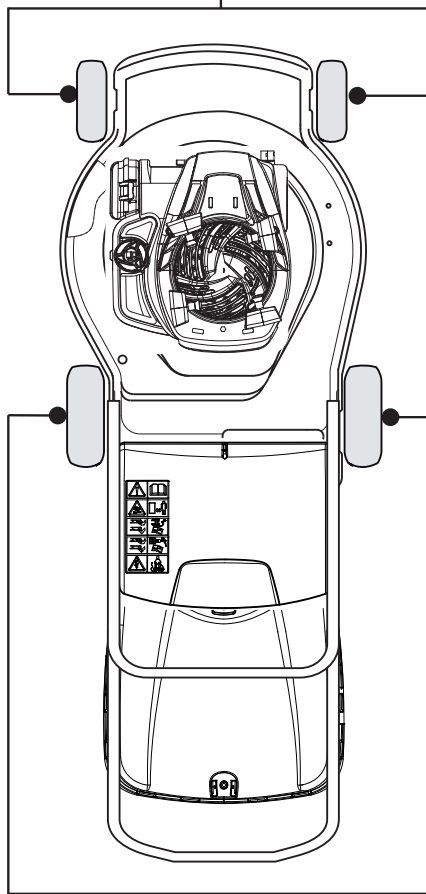

DELTA Wheels - Ø 280