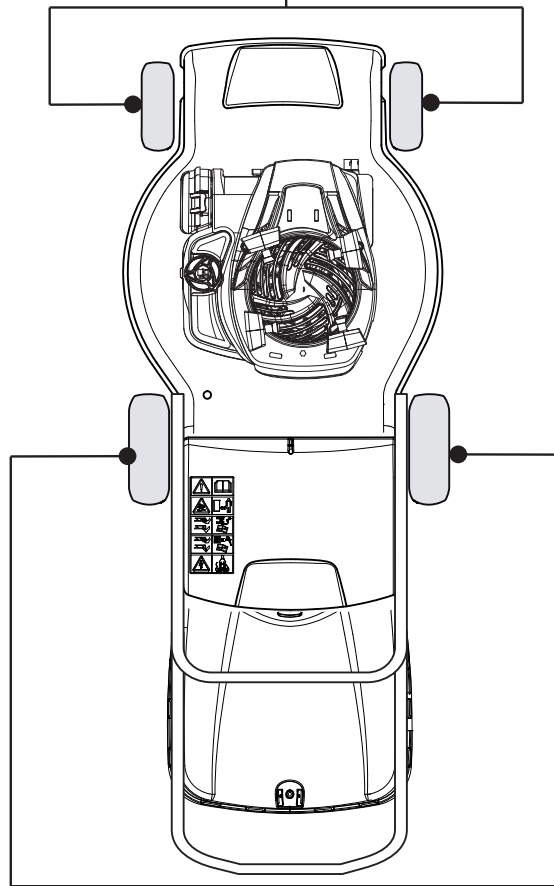

Fig.	Quantity	Part No	Description	Notes
1	1	381006603/0	Handle, Upper Part	
11	3	112735103/0	Screw	
12	3	112523040/0	Washer	
13	3	122680006/1	Washer	
14	1	322806518/2	Lever Support Right	
15	1	122020320/0	Fairlead Bearing	
16	1	322806519/2	Lever Support Left	
17	1	181001245/1	Driving Lever	
18	1	122806520/0	Support, Adjuster	
2	2	122192000/1	Clamp	
20	1	381030091/0	Cable Rear Drive	
3	1	381600547/0	Dead Hand Switch CE	CE plugg
3	1	381600548/0	Dead Hand Switch UK	UK plugg
4	2	112728701/0	Screw	
5	1	322195101/4	Fairlead	
6	1	322319529/0	Leva Salvamotore	
CE	1	381600547/0	Dead Hand Switch CE	
UK	1	381600548/0	Dead Hand Switch UK	

Fig.	Quantity	Part No	Description	Notes
1	1	381006603/0	Handle, Upper Part	
10	1	322322885/1	Lever, Engine Brake Yellow	
10	1	322322881/1	Lever, Engine Brake Black	
10	1	322322884/1	Lever, Engine Brake Red	
11	3	112735103/0	Screw	
12	3	112523040/0	Washer	
13	3	122680006/1	Washer	
14	1	322806518/2	Lever Support Right	
16	1	322806519/2	Lever Support Left	
17	1	181001245/1	Driving Lever	
18	1	122806520/0	Support, Adjuster	
2	2	122192000/1	Clamp	
20	1	381030091/0	Cable Rear Drive	
3	1	381600547/0	Dead Hand Switch CE	CE plugg
3	1	381600548/0	Dead Hand Switch UK	UK plugg
4	4	112728701/0	Screw	
5	1	322195101/4	Fairlead	
6	1	122010251/0	Hook	
7	1	322230350/1	Left Fulcrum	
8	1	122450115/0	Spring	
9	1	322785144/1	Support	
CE	1	381600547/0	Dead Hand Switch CE	
UK	1	381600548/0	Dead Hand Switch UK	

DELTA Wheels - Ø 200

NTD Wheels - Ø 200

DELTA Wheels - Ø 280

NTD Wheels - Ø 280

NT 480 W TR - TRQ

WBH Electric steel **Wheels and Hub Caps**

Issue 8 - 2015

Fig.	Quantity	Part No	Description	Notes
1	2	381007483/1	Wheel	
2	8	119216035/0	Bearing	
3	2	381007416/2	Wheel	
4	2	381007478/1	Wheel	
5	2	381007417/2	Wheel	