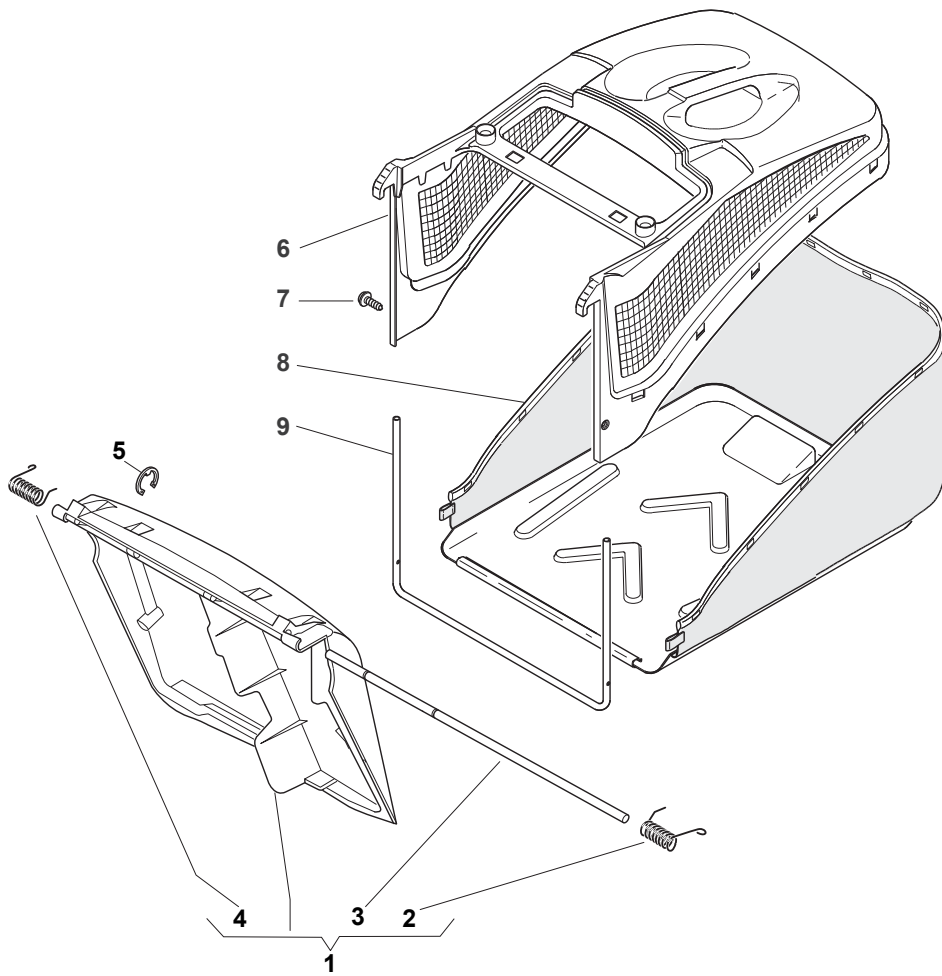

CARTER STANDARD (No Mulching)

CARTER MULCHING (No Mulching)

KIT MULCHING

NT 480 W TR - TRQ

WBH Electric steel Protection, Belt

Issue 8 - 2015

Fig.	Quantity	Part No	Description	Notes
1	1	322291150/0	Rubber Insert	
2	1	122060192/0	Belt Protection	
3	1	112728530/0	Screw	
4	3	112728530/0	Screw	
5	1	322060198/1	Belt Protection	
6	1	322140223/0	Deflector	
7	1	322500102/0	Front Combi	
8	2	112523000/1	Washer	
9	2	112728124/0	Screw	