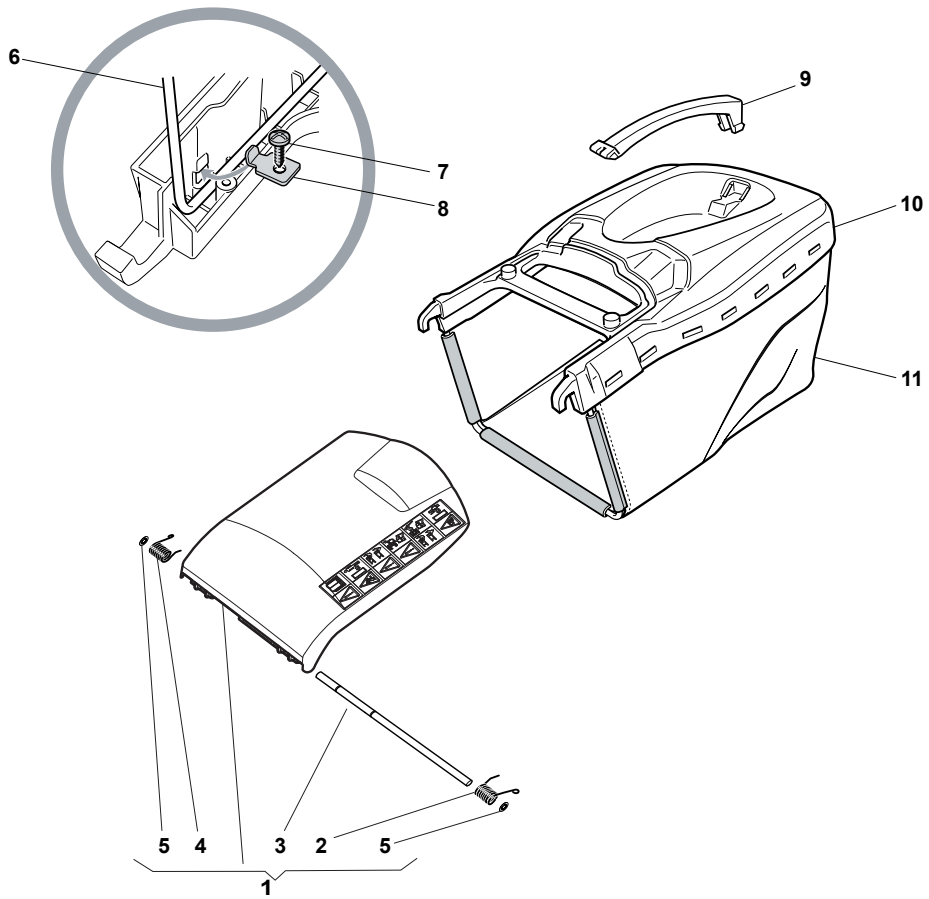

NT 480 W TR - TRQ

WBH Electric steel Grass-Catcher

Issue 8 - 2015

Fig.	Quantity	Part No	Description	Notes
1	1	381008129/0	Stone Guard, Yellow	Yellow
1	1	381008128/0	Stone Guard, Black	Black
2	1	122450466/0	Left Spring	
3	1	122517882/0	Pin	
4	1	122450465/0	Right Spring	
5	2	112604899/0	Crown Fastener	
6	1	122608505/0	Stiffening	
7	2	112728680/0	Screw	
8	2	322545159/0	Plate	
9	1	322393657/0	Handle	Black
9	1	322393721/0	Handle	Grey
10	1	381486009/0	Grass-Box, Upper	Black
10	1	381486031/0	Grass-Box, Upper	Grey
11	1	181002345/0	Box, Fabric