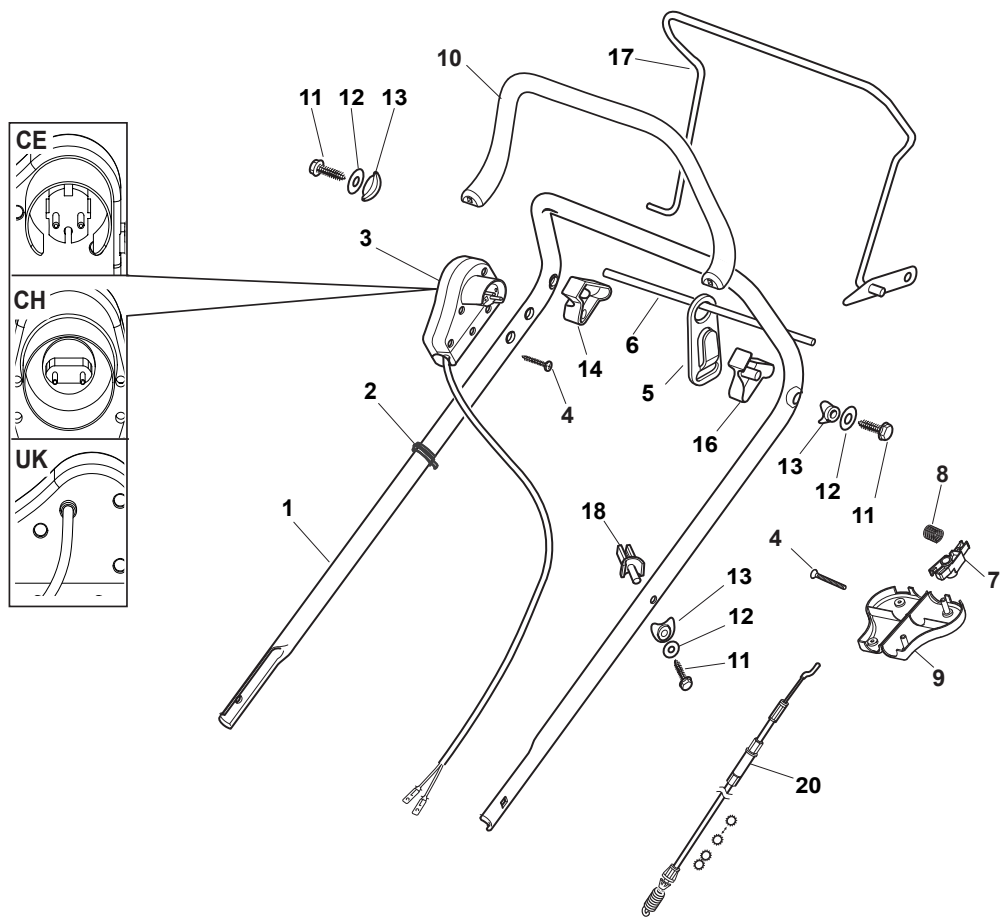

NT 480 W TR - TRQ

WBH Electric steel Handle, Lower Part

Issue 8 - 2015

Fig.	Quantity	Part No	Description	Notes
1	1	381006735/0	Handle Lower Part	
2	1	381005133/0	Right Bracket	
3	1	381005135/0	Left Bracket	
4	2	112819120/0	Screw	
5	4	122680006/1	Washer	
6	4	322399804/1	Nut	
7	4	112293200/0	Nut	
8	2	112819110/0	Screw	
10	2	112793701/0	Screw	
11	1	122192000/1	Clamp	
14	4	112521350/0	Washer	
15	2	112154510/0	Nut	
16	2	322551582/0	Inside Plaque Insulation	
17	1	381008689/0	Outfit, Screws	

Fig.	Quantity	Part No	Description	Notes
1	1	381006603/0	Handle, Upper Part	
11	3	112735103/0	Screw	
12	3	112523040/0	Washer	
13	3	122680006/1	Washer	
14	1	322806518/2	Lever Support Right	
15	1	122020320/0	Fairlead Bearing	
16	1	322806519/2	Lever Support Left	
17	1	181001245/1	Driving Lever	
18	1	122806520/0	Support, Adjuster	
2	2	122192000/1	Clamp	
20	1	381030091/0	Cable Rear Drive	
3	1	381600547/0	Dead Hand Switch CE	CE plugg
3	1	381600548/0	Dead Hand Switch UK	UK plugg
4	2	112728701/0	Screw	
5	1	322195101/4	Fairlead	
6	1	322319529/0	Leva Salvamotore	
CE	1	381600547/0	Dead Hand Switch CE	
UK	1	381600548/0	Dead Hand Switch UK	

Fig.	Quantity	Part No	Description	Notes
1	1	381006603/0	Handle, Upper Part	
10	1	322322885/1	Lever, Engine Brake Yellow	
10	1	322322881/1	Lever, Engine Brake Black	
10	1	322322884/1	Lever, Engine Brake Red	
11	3	112735103/0	Screw	
12	3	112523040/0	Washer	
13	3	122680006/1	Washer	
14	1	322806518/2	Lever Support Right	
16	1	322806519/2	Lever Support Left	
17	1	181001245/1	Driving Lever	
18	1	122806520/0	Support, Adjuster	
2	2	122192000/1	Clamp	
20	1	381030091/0	Cable Rear Drive	
3	1	381600547/0	Dead Hand Switch CE	CE plugg
3	1	381600548/0	Dead Hand Switch UK	UK plugg
4	4	112728701/0	Screw	
5	1	322195101/4	Fairlead	
6	1	122010251/0	Hook	
7	1	322230350/1	Left Fulcrum	
8	1	122450115/0	Spring	
9	1	322785144/1	Support	
CE	1	381600547/0	Dead Hand Switch CE	
UK	1	381600548/0	Dead Hand Switch UK	