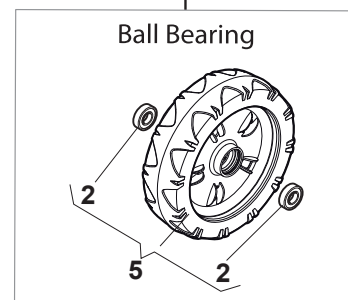

Fig.	Quantity	Part No	Description	Notes
1	1	381006603/0	Handle, Upper Part	
11	3	112735103/0	Screw	
12	3	112523040/0	Washer	
13	3	122680006/1	Washer	
14	1	322806518/2	Lever Support Right	
15	1	122020320/0	Fairlead Bearing	
16	1	322806519/2	Lever Support Left	
17	1	181001245/1	Driving Lever	
18	1	122806520/0	Support, Adjuster	
2	2	122192000/1	Clamp	
20	1	381030091/0	Cable Rear Drive	
3	1	381600547/0	Dead Hand Switch CE	CE plugg
3	1	381600548/0	Dead Hand Switch UK	UK plugg
4	2	112728701/0	Screw	
5	1	322195101/4	Fairlead	
6	1	322319529/0	Leva Salvamotore	
CE	1	381600547/0	Dead Hand Switch CE	
UK	1	381600548/0	Dead Hand Switch UK	

Fig.	Quantity	Part No	Description	Notes
1	1	381006603/0	Handle, Upper Part	
10	1	322322885/1	Lever, Engine Brake Yellow	
10	1	322322881/1	Lever, Engine Brake Black	
10	1	322322884/1	Lever, Engine Brake Red	
11	3	112735103/0	Screw	
12	3	112523040/0	Washer	
13	3	122680006/1	Washer	
14	1	322806518/2	Lever Support Right	
16	1	322806519/2	Lever Support Left	
17	1	181001245/1	Driving Lever	
18	1	122806520/0	Support, Adjuster	
2	2	122192000/1	Clamp	
20	1	381030091/0	Cable Rear Drive	
3	1	381600547/0	Dead Hand Switch CE	CE plugg
3	1	381600548/0	Dead Hand Switch UK	UK plugg
4	4	112728701/0	Screw	
5	1	322195101/4	Fairlead	
6	1	122010251/0	Hook	
7	1	322230350/1	Left Fulcrum	
8	1	122450115/0	Spring	
9	1	322785144/1	Support	
CE	1	381600547/0	Dead Hand Switch CE	
UK	1	381600548/0	Dead Hand Switch UK	

DELTA Wheels - Ø 200

NTD Wheels - Ø 200

DELTA Wheels - Ø 280

NTD Wheels - Ø 280

NT 480 W TR - TRQ

WBH Electric steel **Wheels and Hub Caps**

Issue 8 - 2015

Fig.	Quantity	Part No	Description	Notes
1	2	381007483/1	Wheel	
2	8	119216035/0	Bearing	
3	2	381007416/2	Wheel	
4	2	381007478/1	Wheel	
5	2	381007417/2	Wheel	